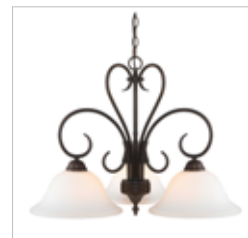

8606-ND3 RBZ-OP